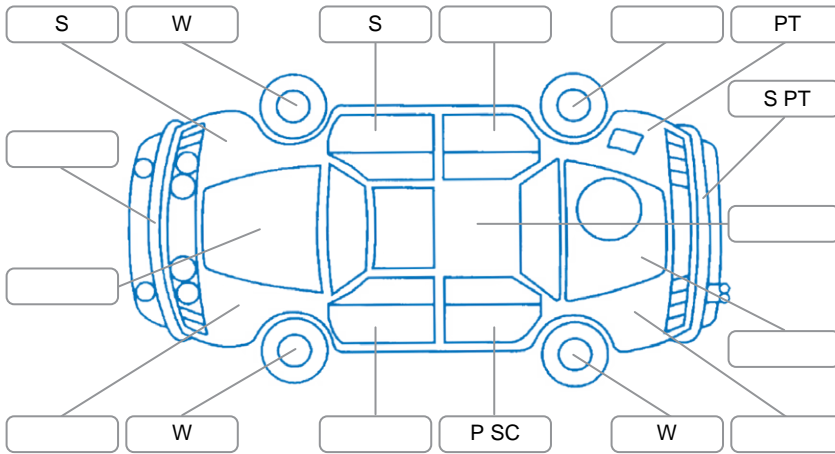

Report ID:	28,024,071	Version:	1
Created:	09 Apr 2026		

Make:	Subaru	Model:	Impreza
Body Style:	Hatchback	Year:	2013
Rego No.:	NBK253	Rego Expiry:	17 Sep 2026
WoF Expiry:	02 Apr 2027	Odometer:	165,835 Kms
Good No.:	28024071	VIN:	7AT0GF09X20035965
Next Service:	175,000 kms	Service History:	No

Key
 S = Scratch R = Rust C = Crack * = Decals W = Significant scuffs
 D = Dent PT = Paint defect P = Pin dent SC = Stone Chips

Note: some defects and blemishes may not be displayed in the diagram

Body Inspection Comments

Conditions During Body Inspection	Dry
-----------------------------------	-----

Under Carriage and Under Bonnet Inspection Comments

4-wheel drive.
 Freshly serviced.

Interior Comments

Seats:	Average
Carpets:	Average
Panels:	Average
Dashboard:	Average