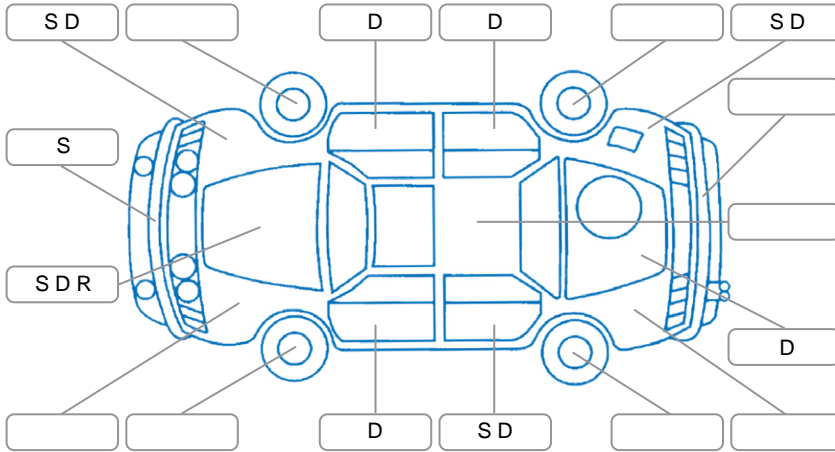

Report ID:	28,023,892	Version:	3
Created:	26 Mar 2026		

Make:	Ford	Model:	Ranger
Body Style:	Utility	Year:	2021
Rego No.:	NLW963	Rego Expiry:	28 Apr 2026
WoF Expiry:	01 May 2026	Odometer:	110,052 Kms
Good No.:	28023892	VIN:	MPBUMFF50MX325050
Next Service:	115,600 kms	Service History:	Yes

Key

S = Scratch R = Rust C = Crack * = Decals W = Significant scuffs
 D = Dent PT = Paint defect P = Pin dent SC = Stone Chips

Note: some defects and blemishes may not be displayed in the diagram

Body Inspection Comments

Roof rack key and top deck key missing, stone chip on windscreen

Conditions During Body Inspection

Dry

Under Carriage and Under Bonnet Inspection Comments

Interior Comments

Seats:	Average
Carpets:	Average
Panels:	Good
Dashboard:	Good