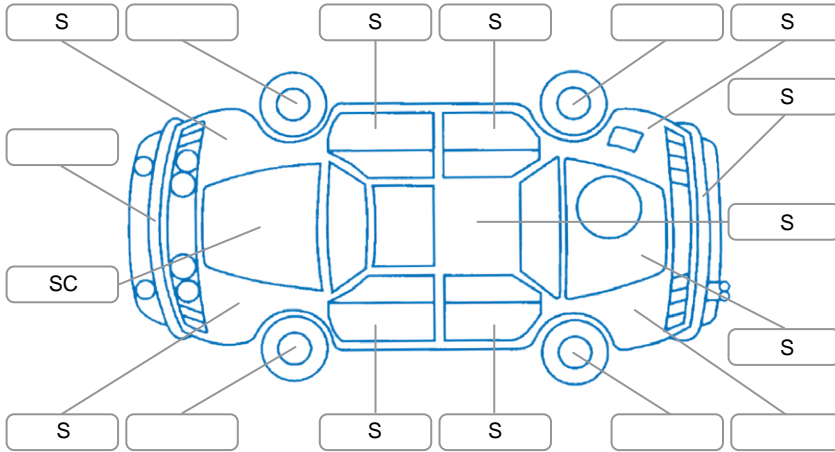

Report ID:	28,023,580	Version:	5
Created:	05 May 2026		

Make:	Volkswagen	Model:	Polo
Body Style:	Hatchback	Year:	2013
Rego No.:	GYF127	Rego Expiry:	31 Jul 2026
WoF Expiry:	19 Feb 2027	Odometer:	121,099 Kms
Good No.:	28023580	VIN:	WVWZZZ6RZDY056321
Next Service:	131,000	Service History:	No

Key
 S = Scratch R = Rust C = Crack * = Decals W = Significant scuffs
 D = Dent PT = Paint defect P = Pin dent SC = Stone Chips

Note: some defects and blemishes may not be displayed in the diagram

Body Inspection Comments