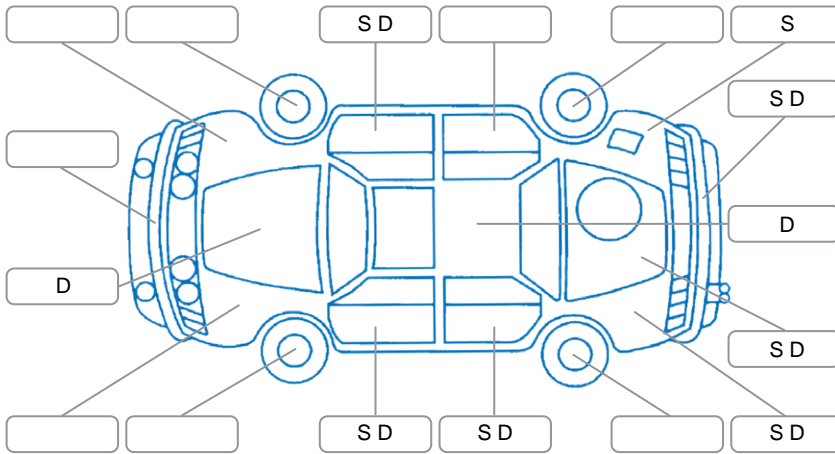

Report ID:	28,023,522	Version:	2
Created:	14 Apr 2026		

Make:	Nissan	Model:	Caravan
Body Style:	Van	Year:	2013
Rego No.:	MWC774	Rego Expiry:	11 Nov 2026
WoF Expiry:	28 Jul 2026	Odometer:	206,409 Kms
Good No.:	28023522	VIN:	7AT0DH06X19005870
Next Service:	can read	Service History:	No

Key
 S = Scratch R = Rust C = Crack * = Decals W = Significant scuffs
 D = Dent PT = Paint defect P = Pin dent SC = Stone Chips

Note: some defects and blemishes may not be displayed in the diagram

Body Inspection Comments

Conditions During Body Inspection: Dry

Under Carriage and Under Bonnet Inspection Comments

Interior Comments

Seats:	Poor
Carpets:	Poor
Panels:	Poor
Dashboard:	Average

General Comments

Driver seat torn,

Road Conditions During Test Drive	Dry		
Engine Timing Mechanism	Timing Chain		
Evidence of Cam Belt Replacement	<input type="checkbox"/> Yes	<input type="checkbox"/> No	Kms
Inspected by:	Marlon Espena		
Published by:	Tom Wanoa		
Inspection Date:	05 Mar 2026		