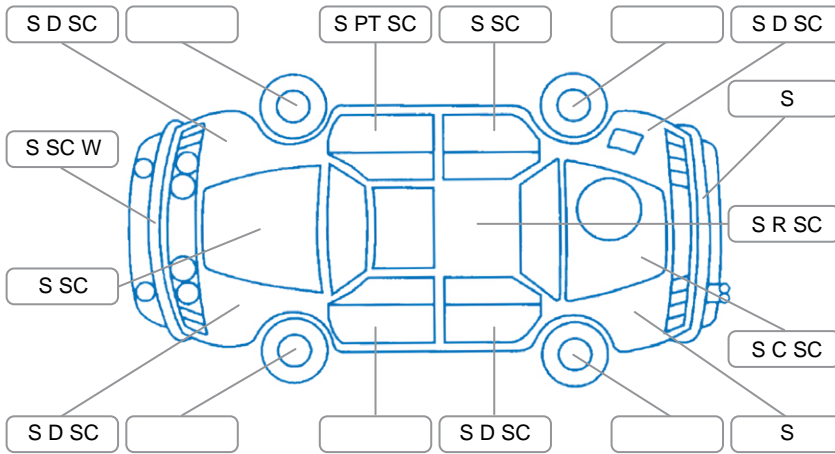

Report ID:	28,023,483	Version:	3
Created:	15 Apr 2026		

Make:	Ford	Model:	Mondeo
Body Style:	Wagon	Year:	2015
Rego No.:	JDD222	Rego Expiry:	28 May 2026
WoF Expiry:	08 Nov 2026	Odometer:	192,940 Kms
Good No.:	28023483	VIN:	WF0FXXWPCFFC61708
Next Service:	202,940 KM	Service History:	No

**Key**  
 S = Scratch    R = Rust    C = Crack    \* = Decals    W = Significant scuffs  
 D = Dent    PT = Paint defect    P = Pin dent    SC = Stone Chips

Note: some defects and blemishes may not be displayed in the diagram

### Body Inspection Comments

Lower bumper insert loose

Conditions During Body Inspection    Dry