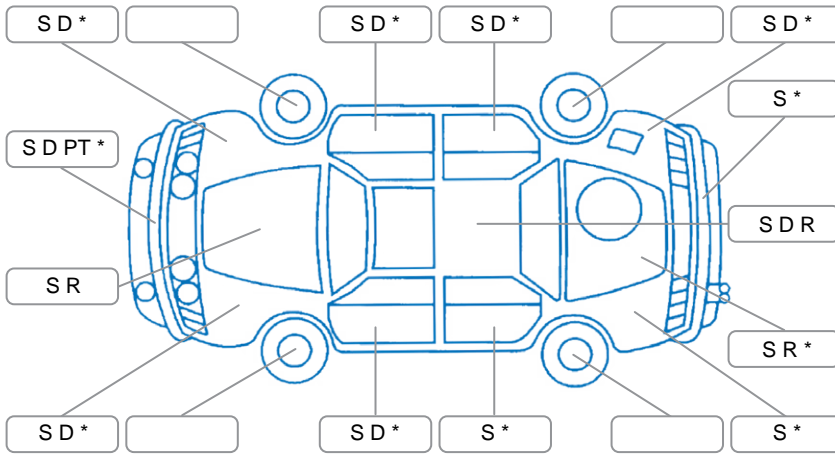

Report ID:	28,023,184	Version:	1
Created:	06 Mar 2026		

Make:	Hyundai	Model:	Iload
Body Style:	Van	Year:	2013
Rego No.:	LDT57	Rego Expiry:	10 Jul 2026
WoF Expiry:	04 Jul 2026	Odometer:	85,744 Kms
Good No.:	28023184	VIN:	KMFWBX7KMDU548948
Next Service:	97000	Service History:	No

Key

S = Scratch R = Rust C = Crack * = Decals W = Significant scuffs
 D = Dent PT = Paint defect P = Pin dent SC = Stone Chips

Note: some defects and blemishes may not be displayed in the diagram

Body Inspection Comments