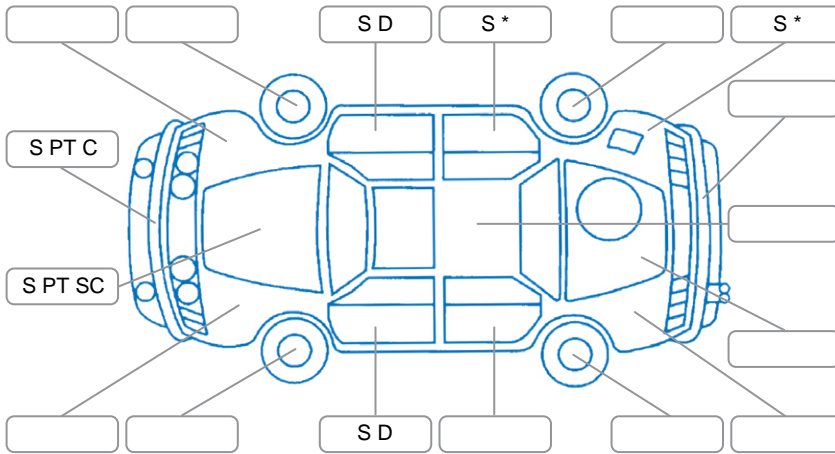

Report ID:	28,022,750	Version:	5
Created:	16 Apr 2026		

Make:	Toyota	Model:	Hiace
Body Style:	Van	Year:	2011
Rego No.:	FZR276	Rego Expiry:	26 Dec 2026
WoF Expiry:	10 Apr 2027	Odometer:	196,097 Kms
Good No.:	28022750	VIN:	JTFHT02P900074318
Next Service:	206,000 Kms	Service History:	No

Key
 S = Scratch R = Rust C = Crack * = Decals W = Significant scuffs
 D = Dent PT = Paint defect P = Pin dent SC = Stone Chips

Note: some defects and blemishes may not be displayed in the diagram

Body Inspection Comments

Paint splatter in cargo bay.
 2 hup caps missing.

Conditions During Body Inspection Dry

Under Carriage and Under Bonnet Inspection Comments

Freshly serviced.
 Minor surface rust underneath vehicle.

Interior Comments