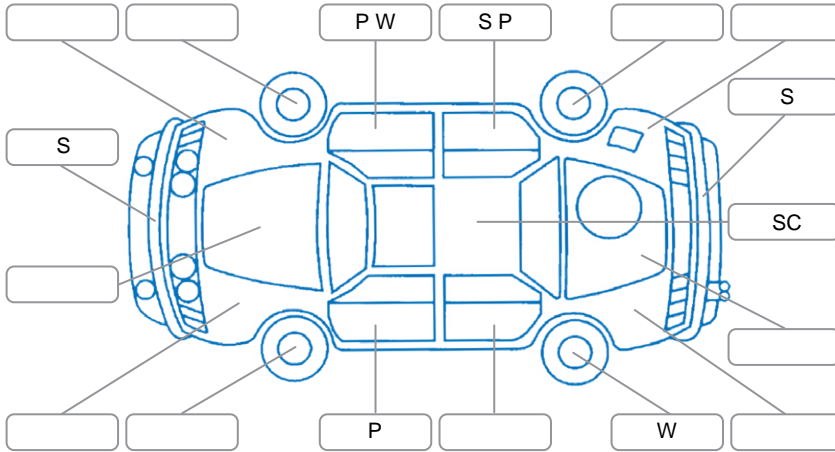

Report ID:	28,022,352	Version:	1
Created:	24 Apr 2026		

Make:	Nissan	Model:	Navara
Body Style:	Utility	Year:	2014
Rego No.:	RET925	Rego Expiry:	10 Jul 2026
WoF Expiry:	21 Apr 2027	Odometer:	221,642 Kms
Good No.:	28022352	VIN:	MNTVCGD40A0601017
Next Service:	231,000 Kms	Service History:	Yes

Key

S = Scratch R = Rust C = Crack * = Decals W = Significant scuffs
 D = Dent PT = Paint defect P = Pin dent SC = Stone Chips

Note: some defects and blemishes may not be displayed in the diagram

Body Inspection Comments