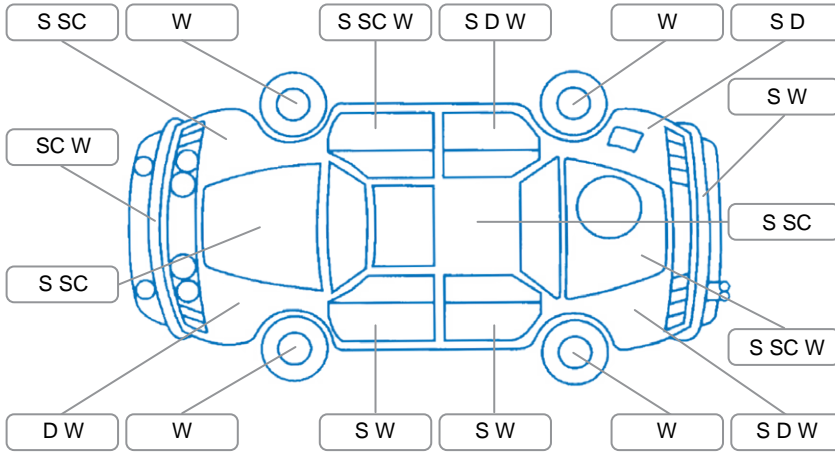

Report ID:	28,022,174	Version:	1
Created:	27 Mar 2026		

Make:	Suzuki	Model:	Swift
Body Style:	Hatchback	Year:	2009
Rego No.:	MCB596	Rego Expiry:	02 Apr 2026
WoF Expiry:	08 Mar 2026	Odometer:	137,472 Kms
Good No.:	28022174	VIN:	7AT0GK0CX19562690
Next Service:	146,773	Service History:	No

**Key**

S = Scratch    R = Rust    C = Crack    \* = Decals    W = Significant scuffs  
 D = Dent    PT = Paint defect    P = Pin dent    SC = Stone Chips

Note: some defects and blemishes may not be displayed in the diagram