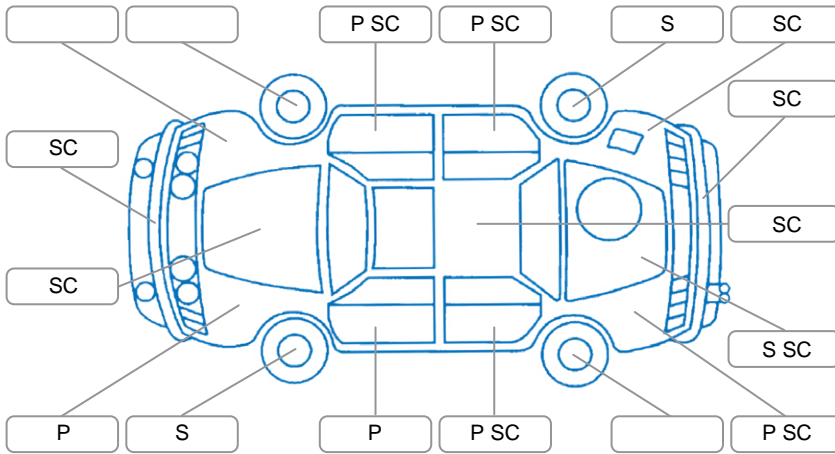

Report ID:	28,021,264	Version:	3
Created:	30 Mar 2026		

Make:	Toyota	Model:	Fortuner
Body Style:	SUV	Year:	2019
Rego No.:	MAY135	Rego Expiry:	28 Mar 2026
WoF Expiry:	20 Mar 2027	Odometer:	64,838 Kms
Good No.:	28021264	VIN:	MR0HA3FS300059135
Next Service:	71,000 Kms	Service History:	Yes

Key
 S = Scratch R = Rust C = Crack * = Decals W = Significant scuffs
 D = Dent PT = Paint defect P = Pin dent SC = Stone Chips

Note: some defects and blemishes may not be displayed in the diagram

Body Inspection Comments

Minor crack in RH side mirror indicator repeater.

Conditions During Body Inspection

Dry

Under Carriage and Under Bonnet Inspection Comments

Interior Comments

Seats:	Good
Carpets:	Good
Panels:	Good
Dashboard:	Good