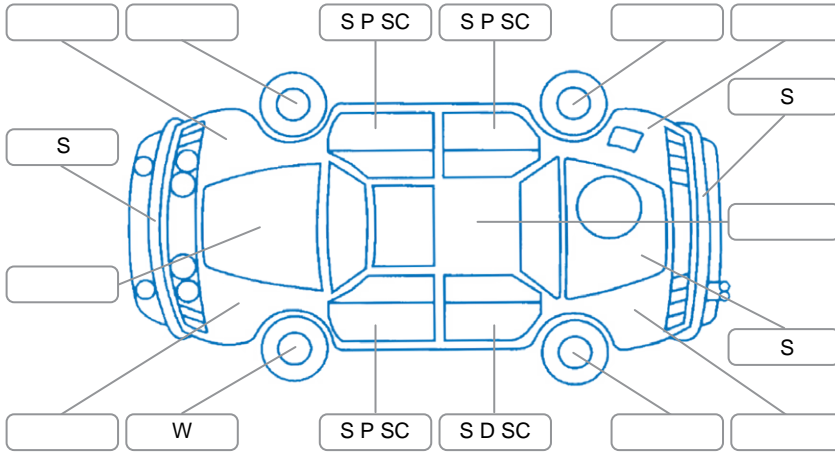

Report ID:	28,021,175	Version:	1
Created:	15 Apr 2026		

Make:	Subaru	Model:	Legacy
Body Style:	Wagon	Year:	2012
Rego No.:	QDG346	Rego Expiry:	27 Aug 2026
WoF Expiry:	23 Mar 2027	Odometer:	155,260 Kms
Good No.:	28021175	VIN:	7AT0GF0BX23007596
Next Service:	165,000 km	Service History:	No

Key

S = Scratch R = Rust C = Crack * = Decals W = Significant scuffs
 D = Dent PT = Paint defect P = Pin dent SC = Stone Chips

Note: some defects and blemishes may not be displayed in the diagram

Body Inspection Comments

Front bumper slightly mis-aligned.

Conditions During Body Inspection Dry

Under Carriage and Under Bonnet Inspection Comments

4-wheel drive.
 Freshly serviced.

Interior Comments

Seats:	Average
Carpets:	Average
Panels:	Average
Dashboard:	Average