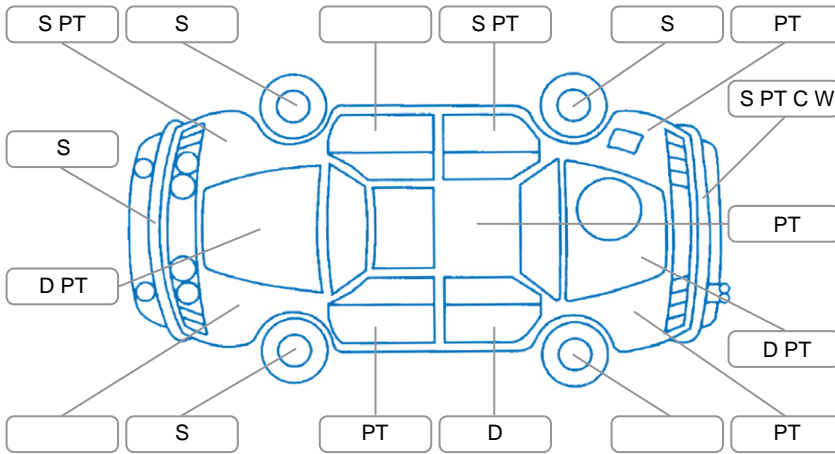

Report ID:	28,020,819	Version:	2
Created:	28 Mar 2026		

Make:	Suzuki	Model:	Swift
Body Style:	Hatchback	Year:	2011
Rego No.:	NUG930	Rego Expiry:	26 Oct 2026
WoF Expiry:	26 Mar 2027	Odometer:	101,255 Kms
Good No.:	28020819	VIN:	7AT0GK0CX21120779
Next Service:	122000 kms	Service History:	No

Key
 S = Scratch R = Rust C = Crack * = Decals W = Significant scuffs
 D = Dent PT = Paint defect P = Pin dent SC = Stone Chips

Note: some defects and blemishes may not be displayed in the diagram

Body Inspection Comments

Spare tyre and tools missing.

Conditions During Body Inspection

Dry

Under Carriage and Under Bonnet Inspection Comments

Interior Comments

Seats:	Good
Carpets:	Good
Panels:	Average
Dashboard:	Good

General Comments