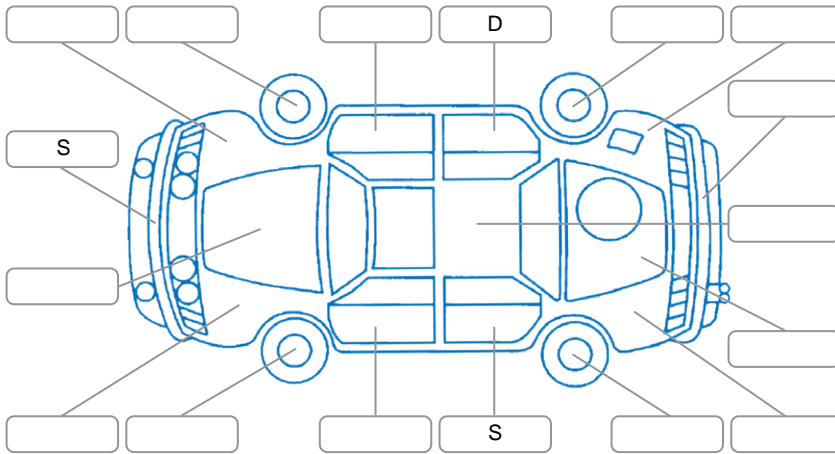

Report ID:	28,020,740	Version:	1
Created:	03 Mar 2026		

Make:	Toyota	Model:	Aqua
Body Style:	Hatchback	Year:	2014
Rego No.:	PGH720	Rego Expiry:	21 May 2026
WoF Expiry:	28 Apr 2026	Odometer:	95,787 Kms
Good No.:	28020740	VIN:	7AT0H65YX22403358
Next Service:	102,000 kms	Service History:	No

Key
 S = Scratch R = Rust C = Crack * = Decals W = Significant scuffs
 D = Dent PT = Paint defect P = Pin dent SC = Stone Chips

Note: some defects and blemishes may not be displayed in the diagram

Body Inspection Comments

L rear seat belt frayed, r front wheel bearing noise,

Conditions During Body Inspection Dry

Under Carriage and Under Bonnet Inspection Comments

Interior Comments

Seats:	Average
Carpets:	Average
Panels:	Average
Dashboard:	Good