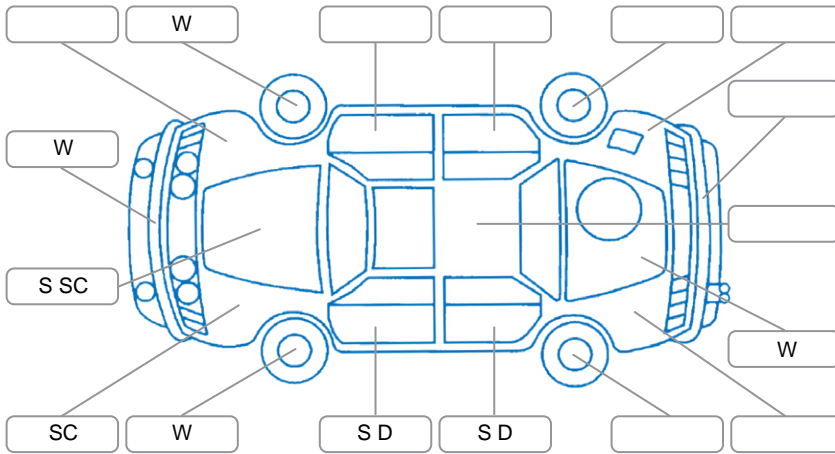

Key
 S = Scratch R = Rust C = Crack * = Decals W = Significant scuffs
 D = Dent PT = Paint defect P = Pin dent SC = Stone Chips

Note: some defects and blemishes may not be displayed in the diagram

Body Inspection Comments

Conditions During Body Inspection: Dry

Under Carriage and Under Bonnet Inspection Comments

Front wheel drive

Interior Comments

Seats:	Good
Carpets:	Good
Panels:	Good
Dashboard:	Good

General Comments

Road Conditions During Test Drive	Dry		
Engine Timing Mechanism	Timing Chain		
Evidence of Cam Belt Replacement	<input type="checkbox"/> Yes	<input type="checkbox"/> No	Kms
Inspected by:	Rowan Fey		
Published by:	Neave Sines		
Inspection Date:	16 Mar 2026		