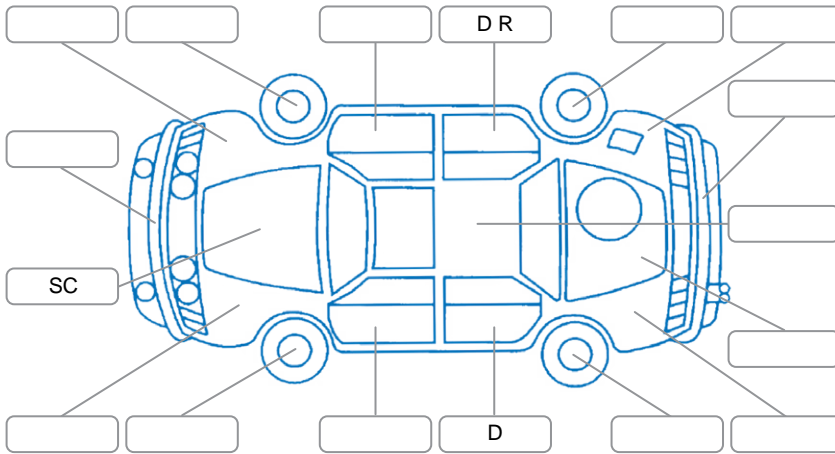

Report ID:	28,018,329	Version:	5
Created:	22 Jun 2026		

Make:	Holden	Model:	Colorado
Body Style:	Utility	Year:	2018
Rego No.:	LPU833	Rego Expiry:	19 Sep 2026
WoF Expiry:	05 May 2027	Odometer:	143,515 Kms
Good No.:	28018329	VIN:	MMU148MK0KH604598
Next Service:	153,000 kms	Service History:	No

Key
 S = Scratch R = Rust C = Crack * = Decals W = Significant scuffs
 D = Dent PT = Paint defect P = Pin dent SC = Stone Chips

Note: some defects and blemishes may not be displayed in the diagram

Body Inspection Comments