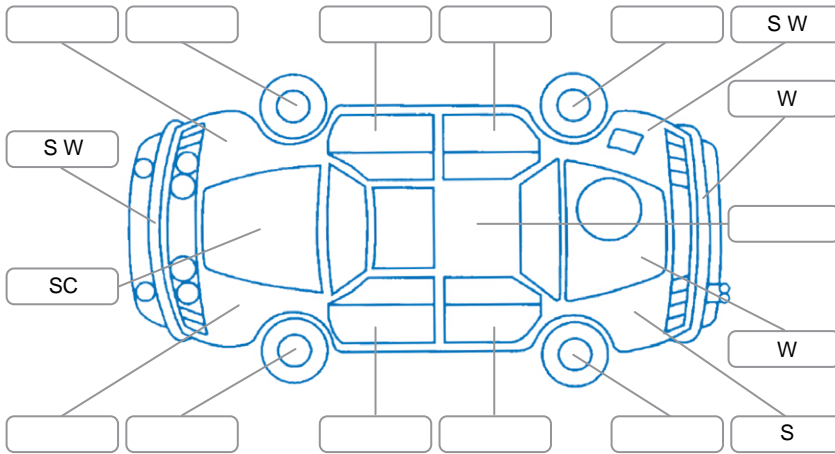

Report ID:	28,018,215	Version:	2
Created:	23 Mar 2026		

Make:	Holden	Model:	Captiva 7
Body Style:	SUV	Year:	2018
Rego No.:	LQG684	Rego Expiry:	23 Sep 2026
WoF Expiry:	17 Nov 2026	Odometer:	113,199 Kms
Good No.:	28018215	VIN:	KL3CA26U9JB028367
Next Service:	120000	Service History:	No

Key

S = Scratch R = Rust C = Crack * = Decals W = Significant scuffs
 D = Dent PT = Paint defect P = Pin dent SC = Stone Chips

Note: some defects and blemishes may not be displayed in the diagram

Body Inspection Comments