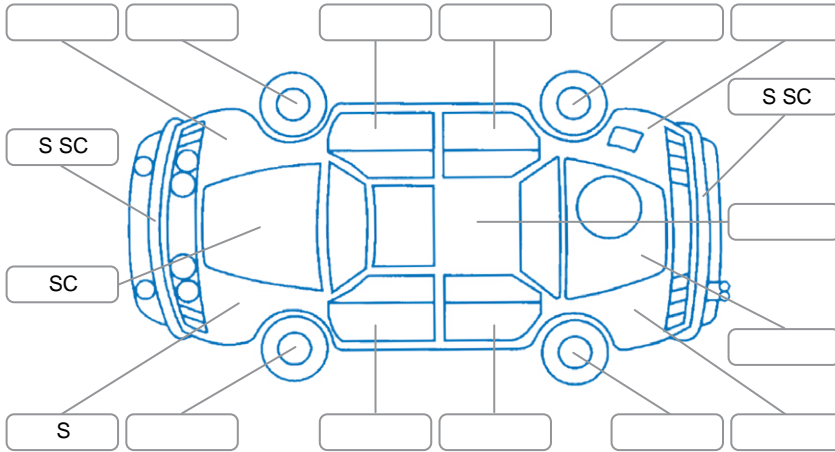

Report ID:	28,018,197	Version:	1
Created:	10 Apr 2026		

Make:	BMW	Model:	116i
Body Style:	Hatchback	Year:	2014
Rego No.:	QHH122	Rego Expiry:	20 Mar 2026
WoF Expiry:	16 Apr 2027	Odometer:	103,012 Kms
Good No.:	28018197	VIN:	WBA1A12000P869528
Next Service:	113009	Service History:	No

### Key

S = Scratch    R = Rust    C = Crack    \* = Decals    W = Significant scuffs  
 D = Dent    PT = Paint defect    P = Pin dent    SC = Stone Chips

Note: some defects and blemishes may not be displayed in the diagram