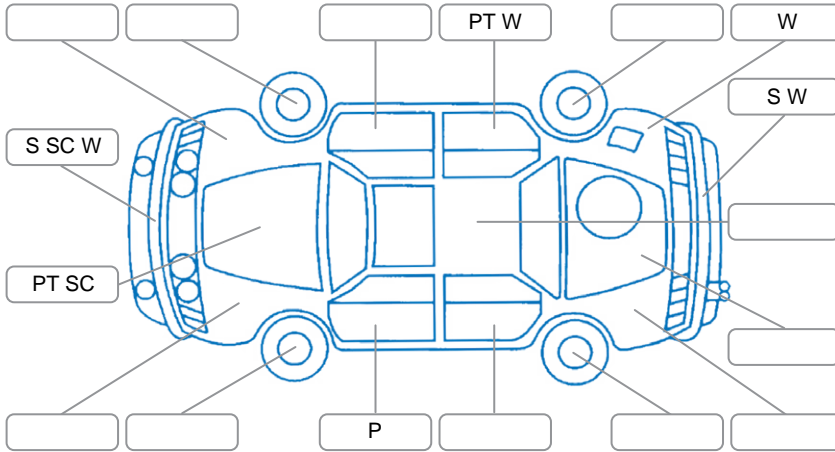

### Key

S = Scratch    R = Rust    C = Crack    \* = Decals    W = Significant scuffs  
 D = Dent    PT = Paint defect    P = Pin dent    SC = Stone Chips

Note: some defects and blemishes may not be displayed in the diagram

### Body Inspection Comments

Front Plate number holder slightly damaged.

Conditions During Body Inspection

Dry