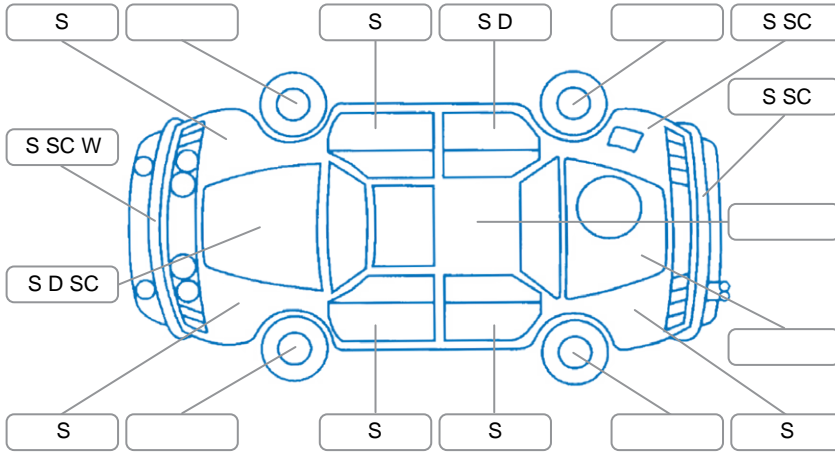

Report ID:	28,018,145	Version:	2
Created:	24 Apr 2026		

Make:	Holden	Model:	Commodore
Body Style:	Sedan	Year:	2012
Rego No.:	GJW960	Rego Expiry:	30 Jun 2026
WoF Expiry:	13 Apr 2027	Odometer:	180,720 Kms
Good No.:	28018145	VIN:	6G1EK5E3XCL626752
Next Service:	187,000	Service History:	Yes

**Key**

S = Scratch    R = Rust    C = Crack    \* = Decals    W = Significant scuffs  
 D = Dent    PT = Paint defect    P = Pin dent    SC = Stone Chips

Note: some defects and blemishes may not be displayed in the diagram