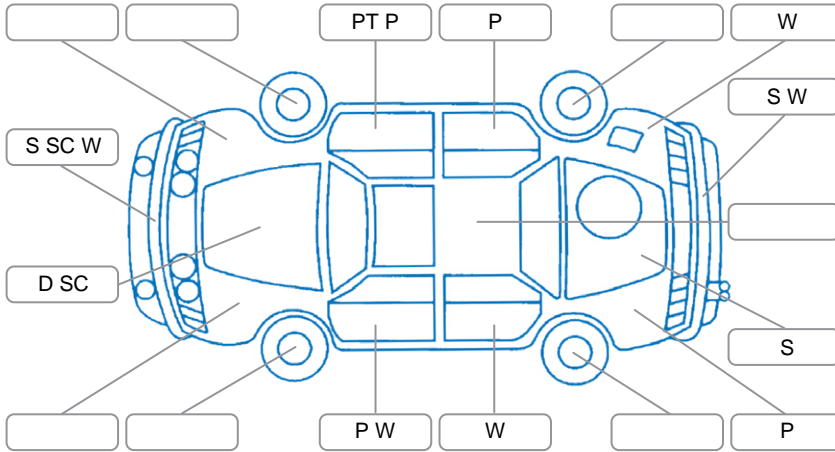

Report ID:	28,018,121	Version:	3
Created:	02 Apr 2026		

Make:	Nissan	Model:	Juke
Body Style:	SUV	Year:	2013
Rego No.:	GTF525	Rego Expiry:	12 Jan 2027
WoF Expiry:	24 Mar 2027	Odometer:	139,235 Kms
Good No.:	28018121	VIN:	SJNFBAF15A6302292
Next Service:	150,000 kms	Service History:	No

Key

S = Scratch R = Rust C = Crack * = Decals W = Significant scuffs
 D = Dent PT = Paint defect P = Pin dent SC = Stone Chips

Note: some defects and blemishes may not be displayed in the diagram

Body Inspection Comments

In good condition.

Conditions During Body Inspection

Dry

Under Carriage and Under Bonnet Inspection Comments

Front wheel drive.
Freshly serviced.

Interior Comments

Seats:	Good
Carpets:	Good
Panels:	Good
Dashboard:	Good