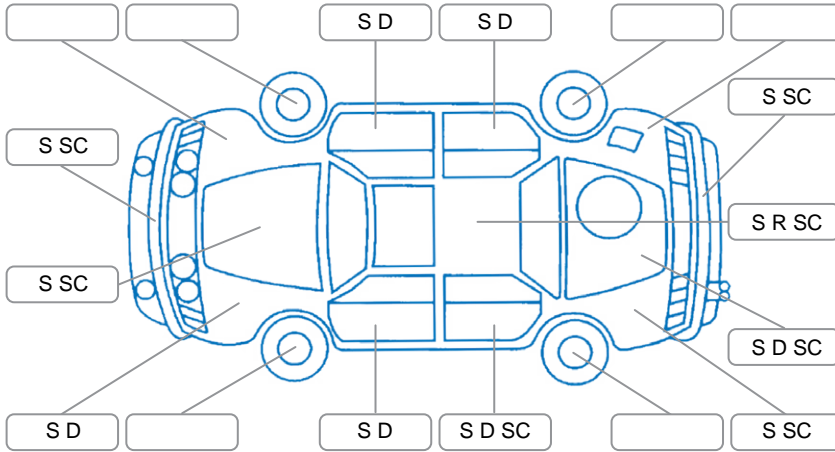

Report ID:	28,018,047	Version:	2
Created:	19 May 2026		

Make:	Ford	Model:	Ranger
Body Style:	Utility	Year:	2014
Rego No.:	HQS254	Rego Expiry:	17 Apr 2026
WoF Expiry:	07 Apr 2027	Odometer:	210,938 Kms
Good No.:	28018047	VIN:	MNAUM2F50EW288946
Next Service:	212,000	Service History:	Yes

**Key**

S = Scratch    R = Rust    C = Crack    \* = Decals    W = Significant scuffs  
 D = Dent    PT = Paint defect    P = Pin dent    SC = Stone Chips

Note: some defects and blemishes may not be displayed in the diagram