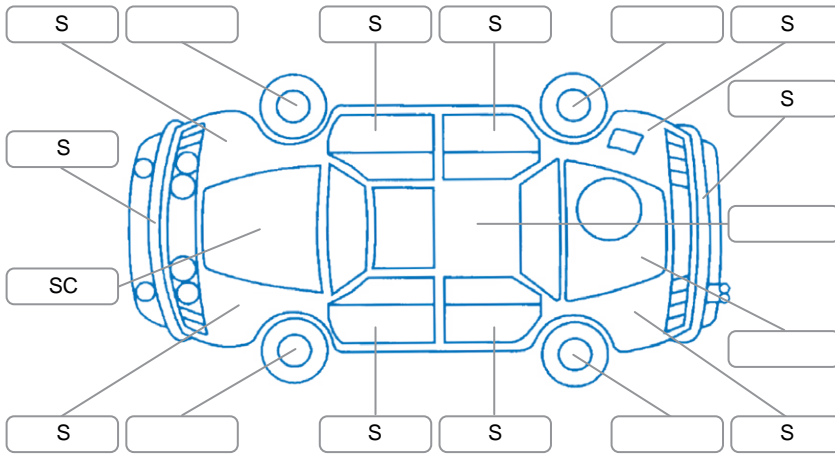

Report ID:	28,018,010	Version:	8
Created:	10 Apr 2026		

Make:	Tesla	Model:	Model 3
Body Style:	Sedan	Year:	2023
Rego No.:	PRL962	Rego Expiry:	12 Apr 2026
WoF Expiry:	09 Apr 2027	Odometer:	90,950 Kms
Good No.:	28018010	VIN:	LRW3F7FS7NC700050
Next Service:	100,930 kms	Service History:	No

Key

S = Scratch R = Rust C = Crack * = Decals W = Significant scuffs
 D = Dent PT = Paint defect P = Pin dent SC = Stone Chips

Note: some defects and blemishes may not be displayed in the diagram

Body Inspection Comments

Conditions During Body Inspection

Dry

Under Carriage and Under Bonnet Inspection Comments

Interior Comments

Seats:	Average
Carpets:	Average
Panels:	Good
Dashboard:	Good

General Comments

Front left seat missing the seat adjustment switch plastic cover.
 Has charging cable.