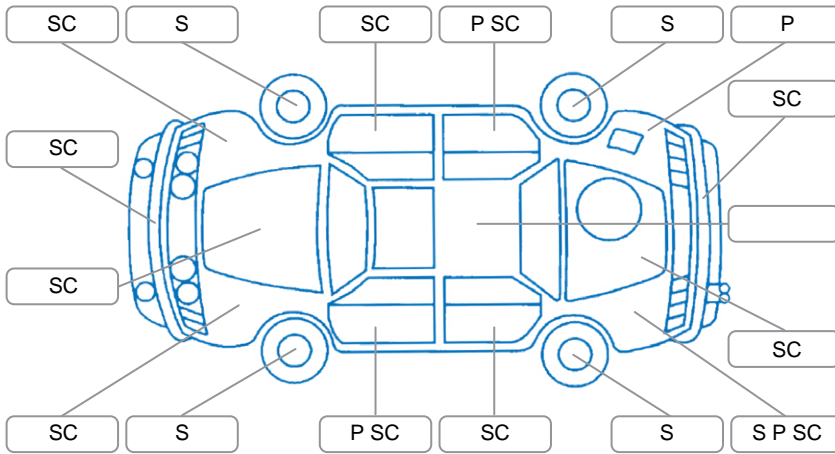

**Key**  
 S = Scratch    R = Rust    C = Crack    \* = Decals    W = Significant scuffs  
 D = Dent    PT = Paint defect    P = Pin dent    SC = Stone Chips

Note: some defects and blemishes may not be displayed in the diagram

### Body Inspection Comments

LH mirror surround cracked.

Conditions During Body Inspection

Dry