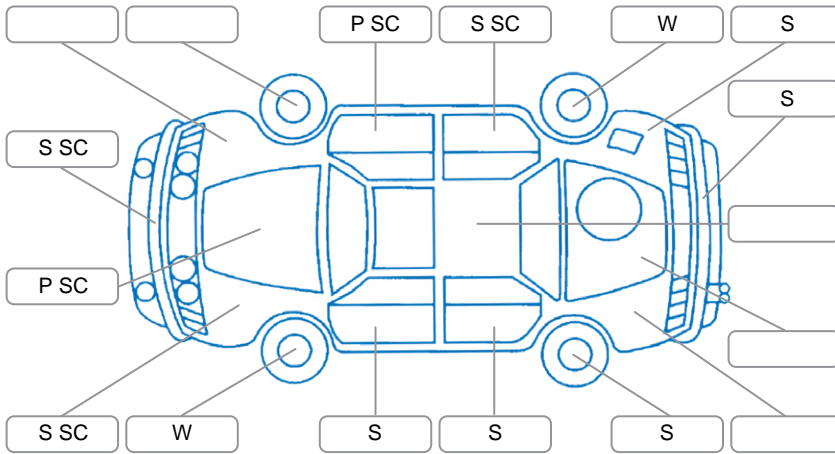

Report ID:	28,017,489	Version:	2
Created:	29 Apr 2026		

Make:	KIA	Model:	Sorento
Body Style:	SUV	Year:	2022
Rego No.:	PGT21	Rego Expiry:	24 May 2026
WoF Expiry:	05 May 2027	Odometer:	74,741 Kms
Good No.:	28017489	VIN:	KNARH81BWN5155960
Next Service:	85,000km	Service History:	Yes

Key
 S = Scratch R = Rust C = Crack * = Decals W = Significant scuffs
 D = Dent PT = Paint defect P = Pin dent SC = Stone Chips

Note: some defects and blemishes may not be displayed in the diagram

Body Inspection Comments

Conditions During Body Inspection: Dry

Under Carriage and Under Bonnet Inspection Comments

4WD

Interior Comments

Seats:	Good
Carpets:	Good
Panels:	Good
Dashboard:	Good

General Comments

Road Conditions During Test Drive	Dry	
Engine Timing Mechanism	Unknown	
Evidence of Cam Belt Replacement	<input type="checkbox"/> Yes <input type="checkbox"/> No	Kms
Inspected by:	Arunachalam Subramanian	
Published by:	Henry Manders	
Inspection Date:	04 Mar 2026	