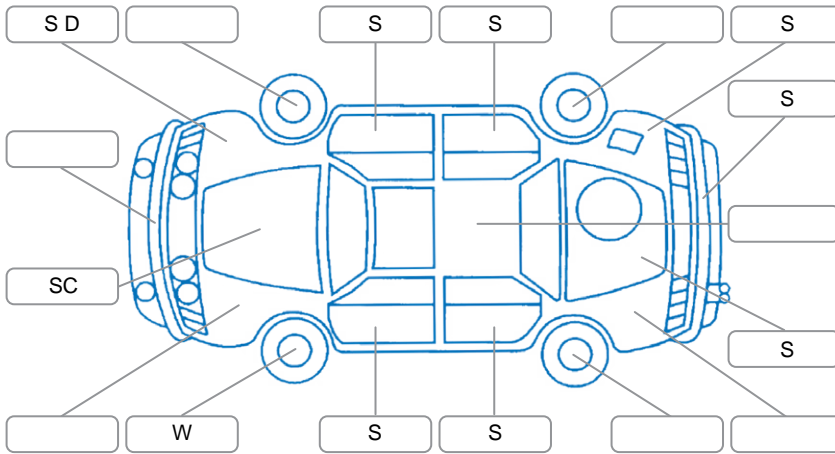

Key
 S = Scratch R = Rust C = Crack * = Decals W = Significant scuffs
 D = Dent PT = Paint defect P = Pin dent SC = Stone Chips

Note: some defects and blemishes may not be displayed in the diagram

Body Inspection Comments

Conditions During Body Inspection: Dry

Under Carriage and Under Bonnet Inspection Comments

Right front strut soft

Interior Comments

Seats:	Average
Carpets:	Good
Panels:	Good
Dashboard:	Good

General Comments