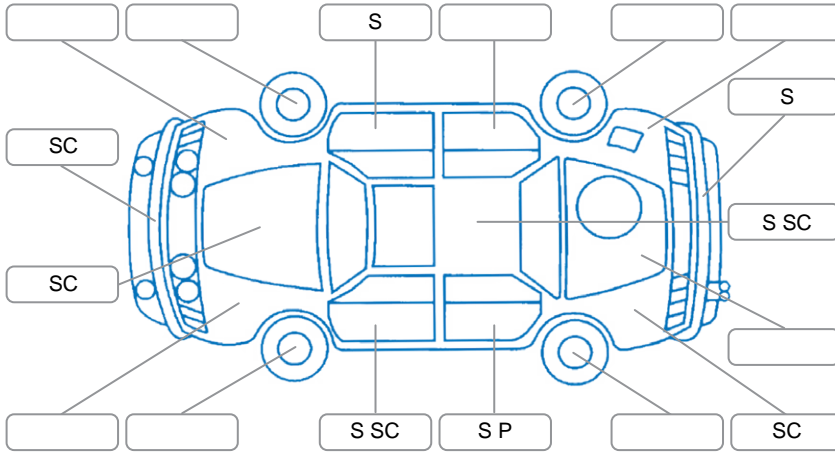

Report ID:	28,016,741	Version:	2
Created:	26 Mar 2026		

Make:	Toyota	Model:	Rav4
Body Style:	SUV	Year:	2022
Rego No.:	PDZ807	Rego Expiry:	28 May 2026
WoF Expiry:	29 Mar 2027	Odometer:	101,476 Kms
Good No.:	28016741	VIN:	JTMZ43FV60D113928
Next Service:	108,813 kms	Service History:	Yes

Key

S = Scratch R = Rust C = Crack * = Decals W = Significant scuffs
 D = Dent PT = Paint defect P = Pin dent SC = Stone Chips

Note: some defects and blemishes may not be displayed in the diagram

Body Inspection Comments

Conditions During Body Inspection: Dry

Under Carriage and Under Bonnet Inspection Comments

Engine undertray cracked.

Interior Comments

Seats:	Good
Carpets:	Good
Panels:	Good
Dashboard:	Good

General Comments