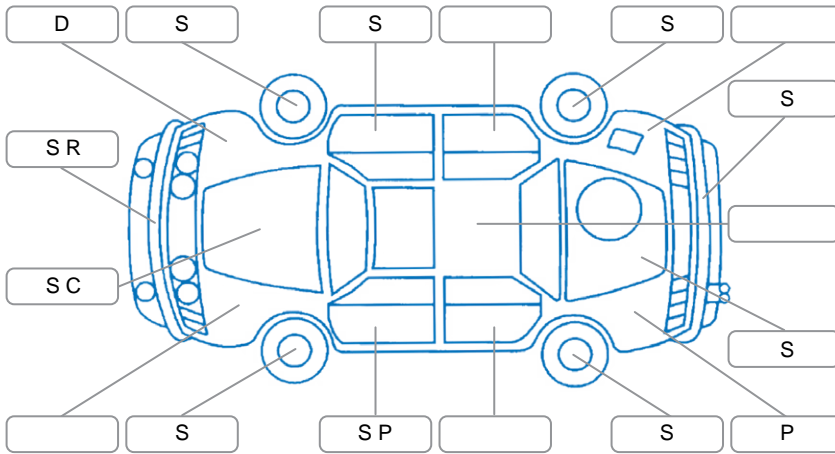

Report ID:	28,016,513	Version:	5
Created:	27 Feb 2026		

Make:	Chevrolet	Model:	EL Camino
Body Style:	Utility	Year:	1983
Rego No.:	QZS720	Rego Expiry:	09 Jan 2026
WoF Expiry:	22 Oct 2026	Odometer:	39,780 Miles
Good No.:	28016513	VIN:	1GCCW80H4DR184604
Next Service:	42,000	Service History:	No

**Key**  
 S = Scratch    R = Rust    C = Crack    \* = Decals    W = Significant scuffs  
 D = Dent    PT = Paint defect    P = Pin dent    SC = Stone Chips

Note: some defects and blemishes may not be displayed in the diagram