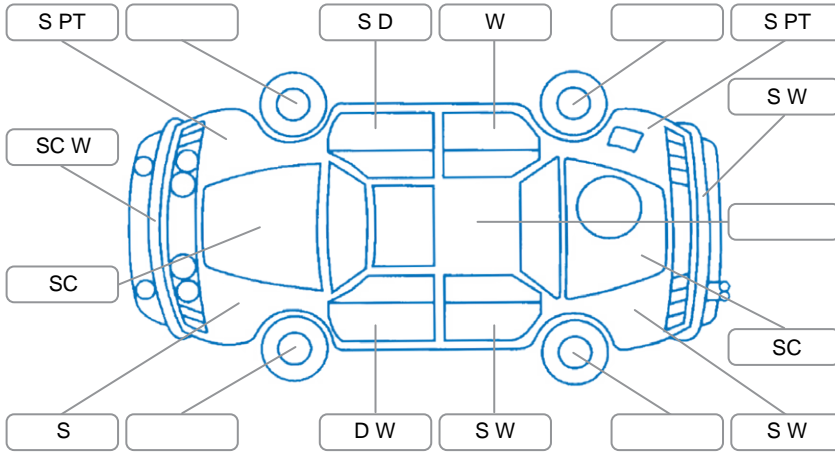

Report ID:	28,015,916	Version:	1
Created:	20 Mar 2026		

Make:	Haval	Model:	H6
Body Style:	SUV	Year:	2020
Rego No.:	MUD663	Rego Expiry:	23 Mar 2026
WoF Expiry:	19 Mar 2027	Odometer:	123,982 Kms
Good No.:	28015916	VIN:	LGWEF6A53LH914547
Next Service:	126,500	Service History:	Yes

Key

S = Scratch R = Rust C = Crack * = Decals W = Significant scuffs
 D = Dent PT = Paint defect P = Pin dent SC = Stone Chips

Note: some defects and blemishes may not be displayed in the diagram

Body Inspection Comments

Conditions During Body Inspection: Dry

Under Carriage and Under Bonnet Inspection Comments

Interior Comments

Seats:	Average
Carpets:	drivers footwell carpet worn.
Panels:	scuffs
Dashboard:	glovebox has scuffs.