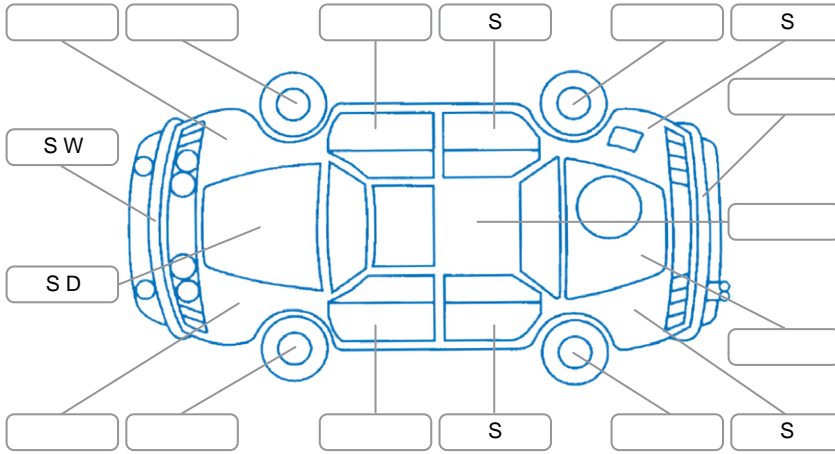

Report ID:	28,015,315	Version:	3
Created:	08 Apr 2026		

Make:	Suzuki	Model:	Swift
Body Style:	Hatchback	Year:	2016
Rego No.:	QLC295	Rego Expiry:	09 May 2026
WoF Expiry:	21 Jan 2027	Odometer:	116,300 Kms
Good No.:	28015315	VIN:	7AT0GK0CX23369548
Next Service:	121721	Service History:	No

Key

S = Scratch R = Rust C = Crack * = Decals W = Significant scuffs
 D = Dent PT = Paint defect P = Pin dent SC = Stone Chips

Note: some defects and blemishes may not be displayed in the diagram

Body Inspection Comments