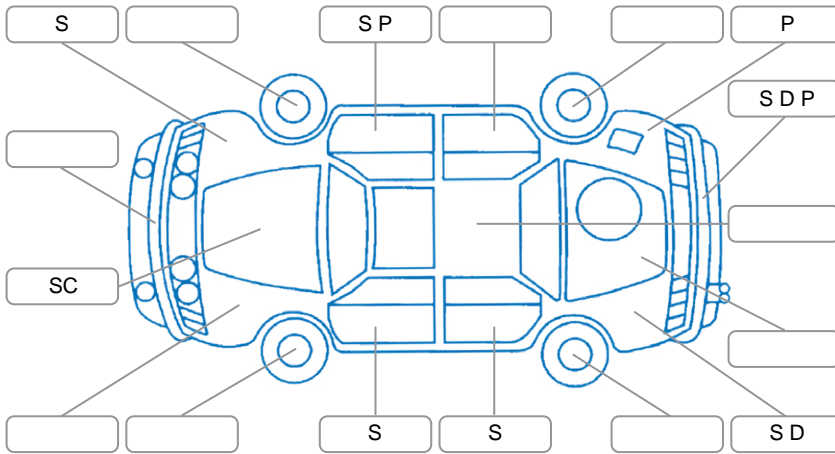

Report ID:	28,014,632	Version:	3
Created:	28 May 2026		

Make:	Ford	Model:	Everest
Body Style:	SUV	Year:	2021
Rego No.:	NPP45	Rego Expiry:	26 Jul 2026
WoF Expiry:	12 May 2027	Odometer:	108,159 Kms
Good No.:	28014632	VIN:	MNAAXXMAWAMB15282
Next Service:	123,000Kms	Service History:	No

Key
 S = Scratch R = Rust C = Crack * = Decals W = Significant scuffs
 D = Dent PT = Paint defect P = Pin dent SC = Stone Chips

Note: some defects and blemishes may not be displayed in the diagram

Body Inspection Comments

Conditions During Body Inspection

Under Carriage and Under Bonnet Inspection Comments

Interior Comments

Seats:	Good
Carpets:	Good
Panels:	Good
Dashboard:	Good

General Comments

Road Conditions During Test Drive	Dry		
Engine Timing Mechanism	Timing Chain		
Evidence of Cam Belt Replacement	<input type="checkbox"/> Yes	<input type="checkbox"/> No	Kms
Inspected by:	Phillip Russel-Waimotu		
Published by:	Bruce Screaton		
Inspection Date:	10 Mar 2026		