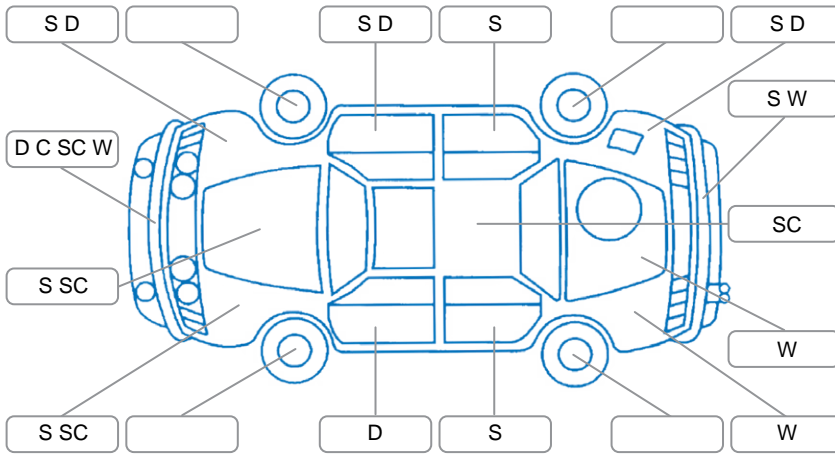

Report ID:	28,014,530	Version:	2
Created:	31 Mar 2026		

Make:	Holden	Model:	Captiva 7
Body Style:	SUV	Year:	2016
Rego No.:	KBA80	Rego Expiry:	15 Oct 2026
WoF Expiry:	17 Nov 2026	Odometer:	161,492 Kms
Good No.:	28014530	VIN:	KL3CD2659GB534174
Next Service:	167,428km	Service History:	No

Key
 S = Scratch R = Rust C = Crack * = Decals W = Significant scuffs
 D = Dent PT = Paint defect P = Pin dent SC = Stone Chips

Note: some defects and blemishes may not be displayed in the diagram

Body Inspection Comments

Windscreen stone chips

Conditions During Body Inspection

Dry

Under Carriage and Under Bonnet Inspection Comments

4 wheel drive

Interior Comments

Seats:	Good
Carpets:	Good
Panels:	Good
Dashboard:	Good

General Comments