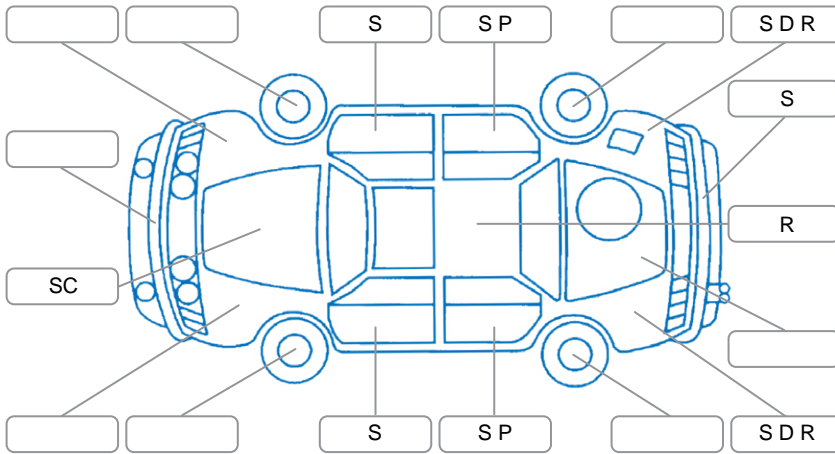

Report ID:	28,013,369	Version:	4
Created:	20 May 2026		

Make:	Toyota	Model:	Hiace
Body Style:	Van	Year:	2019
Rego No.:	MAN556	Rego Expiry:	31 Jul 2026
WoF Expiry:	07 Oct 2026	Odometer:	158,087 Kms
Good No.:	28013369	VIN:	JTFHT02P605032014
Next Service:	160,100Kms	Service History:	No

**Key**  
 S = Scratch    R = Rust    C = Crack    \* = Decals    W = Significant scuffs  
 D = Dent    PT = Paint defect    P = Pin dent    SC = Stone Chips

Note: some defects and blemishes may not be displayed in the diagram