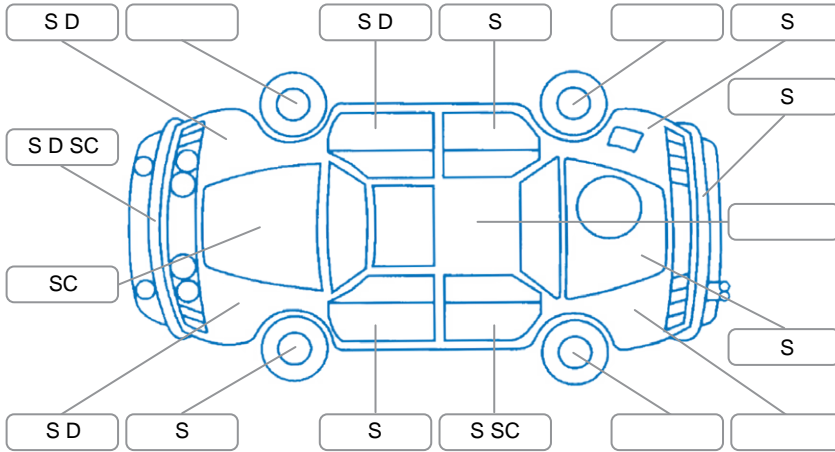

Report ID:	28,013,266	Version:	1
Created:	27 Feb 2026		

Make:	Mazda	Model:	Premacy
Body Style:	Wagon	Year:	2010
Rego No.:	MQU602	Rego Expiry:	24 Aug 2026
WoF Expiry:	07 Apr 2026	Odometer:	182,024 Kms
Good No.:	28013266	VIN:	7AT0C133X19109632
Next Service:	178000	Service History:	No

Key

S = Scratch R = Rust C = Crack * = Decals W = Significant scuffs
 D = Dent PT = Paint defect P = Pin dent SC = Stone Chips

Note: some defects and blemishes may not be displayed in the diagram

Body Inspection Comments