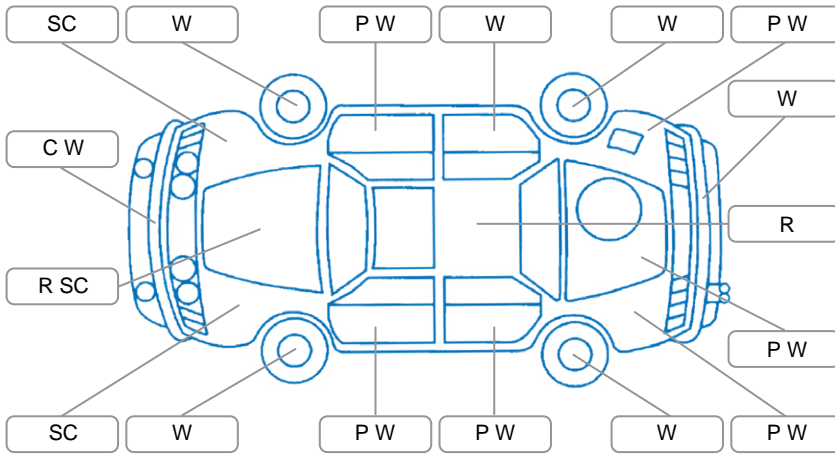

Report ID:	28,012,926	Version:	3
Created:	30 Mar 2026		

Make:	Toyota	Model:	Hiace
Body Style:	Van	Year:	2018
Rego No.:	QMZ774	Rego Expiry:	26 Sep 2026
WoF Expiry:	26 Mar 2027	Odometer:	79,510 Kms
Good No.:	28012926	VIN:	7AT0H60FX24016756
Next Service:	94,500Kms	Service History:	No

Key
 S = Scratch R = Rust C = Crack * = Decals W = Significant scuffs
 D = Dent PT = Paint defect P = Pin dent SC = Stone Chips

Note: some defects and blemishes may not be displayed in the diagram

Body Inspection Comments

Conditions During Body Inspection: Dry

Under Carriage and Under Bonnet Inspection Comments

Interior Comments

Seats:	Average
Carpets:	Average
Panels:	Average
Dashboard:	Good

General Comments

Road Conditions During Test Drive	Wet
Engine Timing Mechanism	Timing Chain
Evidence of Cam Belt Replacement	<input type="checkbox"/> Yes <input type="checkbox"/> No Kms
Inspected by:	Kilipati Mae
Published by:	Bruce Screaton
Inspection Date:	26 Feb 2026