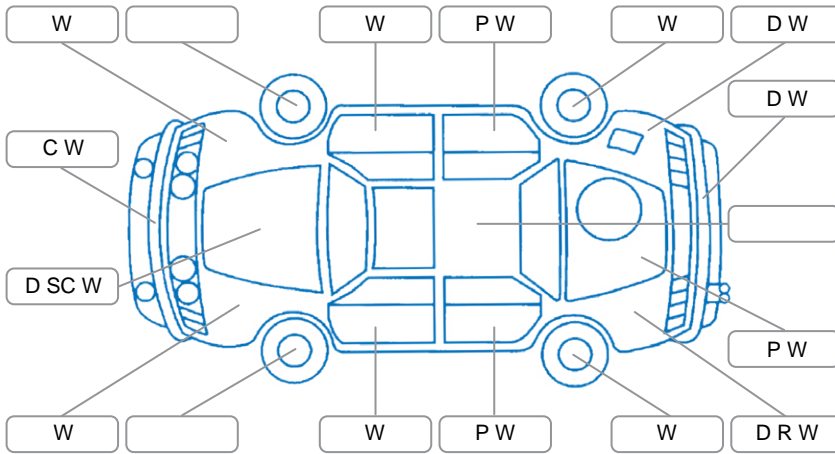

Report ID:	28,012,704	Version:	3
Created:	20 May 2026		

Make:	Ford	Model:	Ranger
Body Style:	Utility	Year:	2018
Rego No.:	LUM22	Rego Expiry:	25 Sep 2026
WoF Expiry:	11 May 2027	Odometer:	127,685 Kms
Good No.:	28012704	VIN:	MPBUMFF50JX191426
Next Service:	142,500Kms	Service History:	No

Key

S = Scratch R = Rust C = Crack * = Decals W = Significant scuffs
 D = Dent PT = Paint defect P = Pin dent SC = Stone Chips

Note: some defects and blemishes may not be displayed in the diagram

Body Inspection Comments