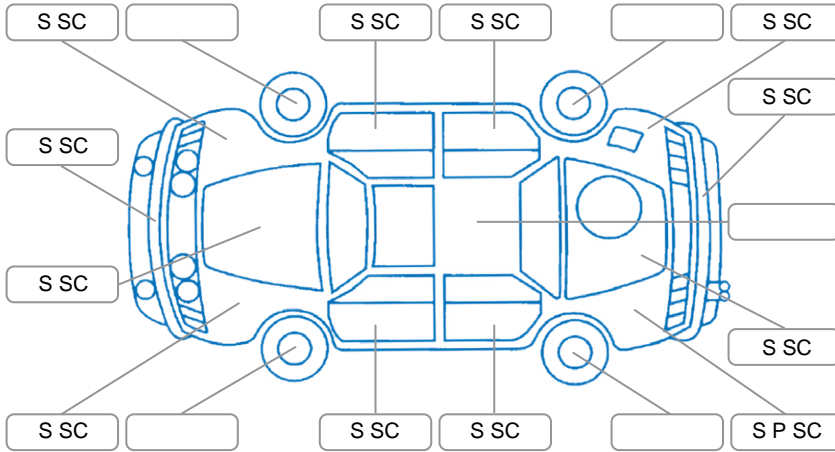

Report ID:	28,012,649	Version:	3
Created:	14 May 2026		

Make:	Mitsubishi	Model:	RVR
Body Style:	Wagon	Year:	2011
Rego No.:	KJY439	Rego Expiry:	19 Aug 2026
WoF Expiry:	17 Mar 2027	Odometer:	141,804 Kms
Good No.:	28012649	VIN:	7AT0CJ1KX16100277
Next Service:	151804	Service History:	No

Key

S = Scratch R = Rust C = Crack * = Decals W = Significant scuffs
 D = Dent PT = Paint defect P = Pin dent SC = Stone Chips

Note: some defects and blemishes may not be displayed in the diagram

Body Inspection Comments

Conditions During Body Inspection: Dry

Under Carriage and Under Bonnet Inspection Comments

2wd/

Interior Comments

Seats:	Average
Carpets:	Average
Panels:	Average
Dashboard:	Average

General Comments

Road Conditions During Test Drive	Dry	
Engine Timing Mechanism	Timing Chain	
Evidence of Cam Belt Replacement	<input type="checkbox"/> Yes <input type="checkbox"/> No	Kms
Inspected by:	Uriah Pepene	
Published by:	Maioa Vaeloto	
Inspection Date:	01 Mar 2026	