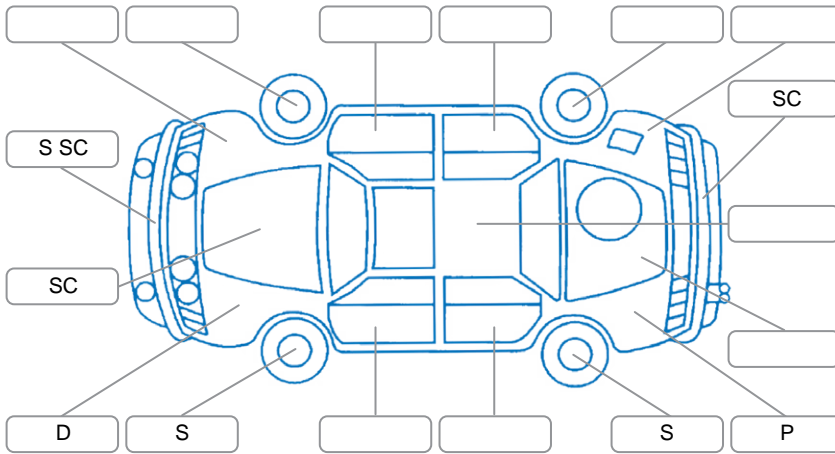

Key
 S = Scratch R = Rust C = Crack * = Decals W = Significant scuffs
 D = Dent PT = Paint defect P = Pin dent SC = Stone Chips

Note: some defects and blemishes may not be displayed in the diagram

Body Inspection Comments

Tire repair kit missing.

Conditions During Body Inspection Dry

Under Carriage and Under Bonnet Inspection Comments

Interior Comments

Seats:	Good
Carpets:	Good
Panels:	Good
Dashboard:	Good

General Comments

Road Conditions During Test Drive	Dry	
Engine Timing Mechanism	Timing Chain	
Evidence of Cam Belt Replacement	<input type="checkbox"/> Yes <input type="checkbox"/> No	Kms
Inspected by:	LukaAjitvan Woerden	
Published by:	LukaAjitvan Woerden	
Inspection Date:	19 Mar 2026	