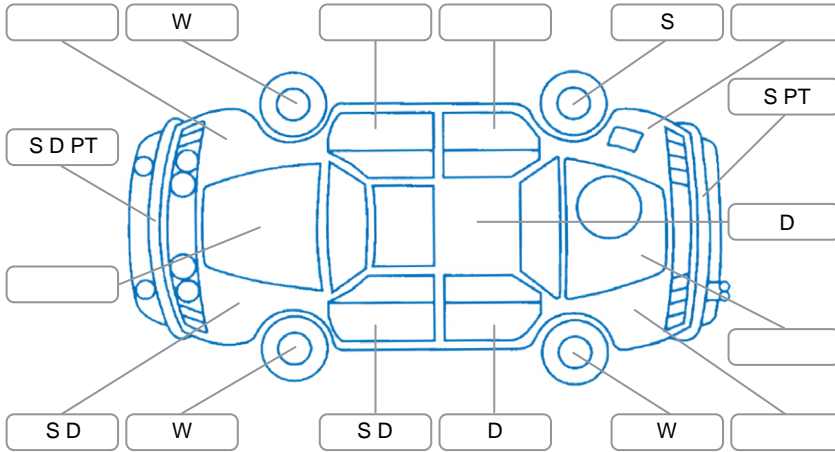

Report ID:	28,010,635	Version:	2
Created:	17 Mar 2026		

Make:	Ford	Model:	Fiesta
Body Style:	Hatchback	Year:	2015
Rego No.:	JFY602	Rego Expiry:	27 Jul 2026
WoF Expiry:	20 Mar 2027	Odometer:	150,670 Kms
Good No.:	28010635	VIN:	MPB8XXMXJ8FY20539
Next Service:	160000 kms	Service History:	Yes

Key

S = Scratch R = Rust C = Crack * = Decals W = Significant scuffs
 D = Dent PT = Paint defect P = Pin dent SC = Stone Chips

Note: some defects and blemishes may not be displayed in the diagram

Body Inspection Comments