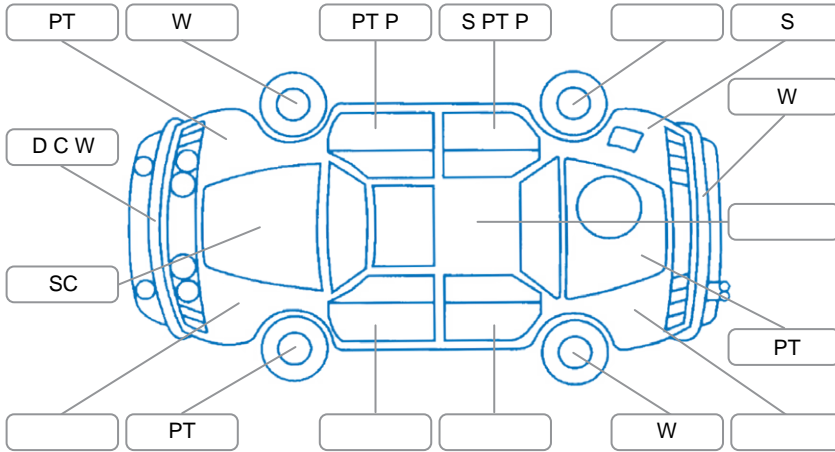

Report ID:	28,010,460	Version:	1
Created:	16 Apr 2026		

Make:	Toyota	Model:	Wish
Body Style:	Wagon	Year:	2005
Rego No.:	JCT151	Rego Expiry:	03 Nov 2026
WoF Expiry:	20 Oct 2026	Odometer:	190,560 Kms
Good No.:	28010460	VIN:	7AT0H64BX15275901
Next Service:	200,000 kms	Service History:	No

Key

S = Scratch R = Rust C = Crack * = Decals W = Significant scuffs
 D = Dent PT = Paint defect P = Pin dent SC = Stone Chips

Note: some defects and blemishes may not be displayed in the diagram

Body Inspection Comments

Conditions During Body Inspection: Dry

Under Carriage and Under Bonnet Inspection Comments

Front wheel drive.
 Minor oxidation underside.
 Freshly serviced.

Interior Comments

Seats:	Average
Carpets:	Average
Panels:	Average
Dashboard:	Average