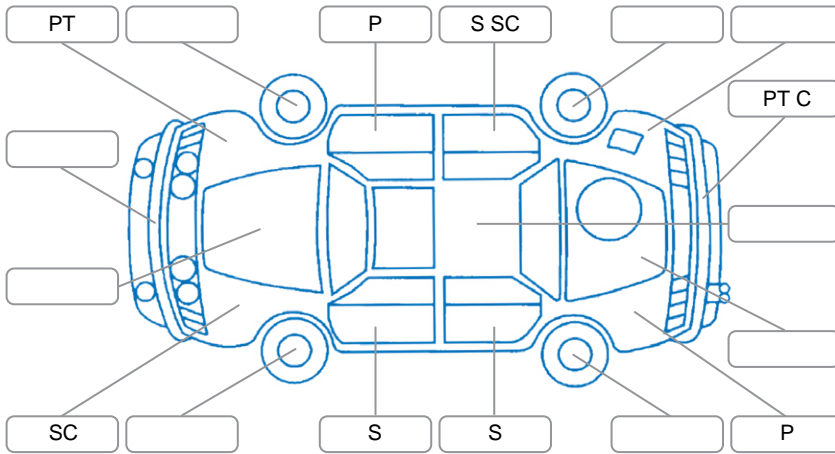

Report ID:	28,009,577	Version:	1
Created:	25 Mar 2026		

Make:	Honda	Model:	CRV
Body Style:	SUV	Year:	2023
Rego No.:	PYD616	Rego Expiry:	29 Jun 2026
WoF Expiry:	19 Mar 2027	Odometer:	46,850 Kms
Good No.:	28009577	VIN:	MRHRW1840PP060604
Next Service:	56,000 km	Service History:	No

**Key**

S = Scratch    R = Rust    C = Crack    \* = Decals    W = Significant scuffs  
 D = Dent    PT = Paint defect    P = Pin dent    SC = Stone Chips

Note: some defects and blemishes may not be displayed in the diagram

**Body Inspection Comments**

Conditions During Body Inspection: Dry

**Under Carriage and Under Bonnet Inspection Comments**

Front wheel drive.  
 Freshly serviced.  
 4 new tyres installed.

**Interior Comments**