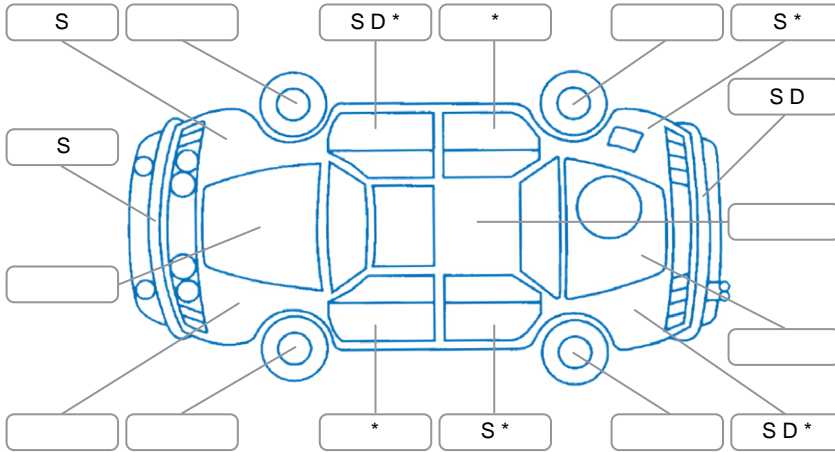

Key

S = Scratch R = Rust C = Crack * = Decals W = Significant scuffs
 D = Dent PT = Paint defect P = Pin dent SC = Stone Chips

Note: some defects and blemishes may not be displayed in the diagram

Body Inspection Comments

Seats:	Average
Carpets:	Average
Panels:	Average
Dashboard:	Average

General Comments

Driver seat torn, underbody rust, seats worn,

Road Conditions During Test Drive Dry

Engine Timing Mechanism Cambelt

Evidence of Cam Belt Replacement Yes No Kms