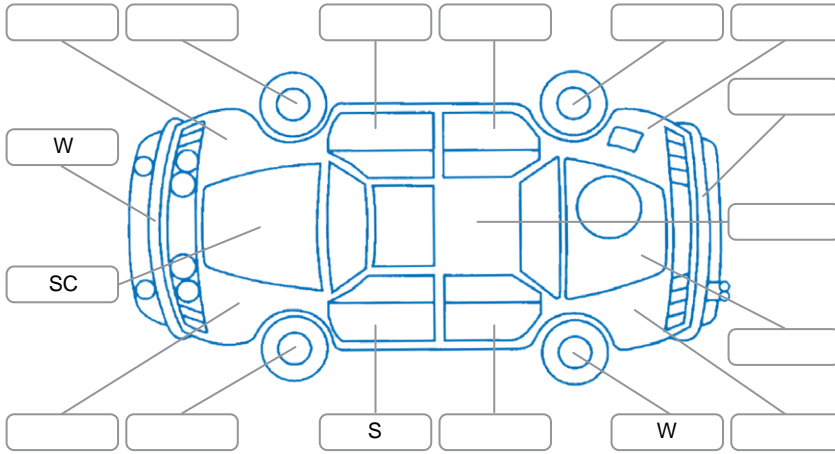

Report ID:	28,008,824	Version:	1
Created:	25 Mar 2026		

Make:	Toyota	Model:	Avensis
Body Style:	Wagon	Year:	2011
Rego No.:	PSC787	Rego Expiry:	17 Jul 2026
WoF Expiry:	06 Jan 2027	Odometer:	162,695 Kms
Good No.:	28008824	VIN:	7AT0H63MX22001566
Next Service:	172,000 kms	Service History:	No

Key

S = Scratch R = Rust C = Crack * = Decals W = Significant scuffs
 D = Dent PT = Paint defect P = Pin dent SC = Stone Chips

Note: some defects and blemishes may not be displayed in the diagram

Body Inspection Comments

Conditions During Body Inspection

Dry

Under Carriage and Under Bonnet Inspection Comments

Front wheel drive.
Freshly serviced.

Interior Comments

Seats:	Average
Carpets:	Average
Panels:	Average
Dashboard:	Average