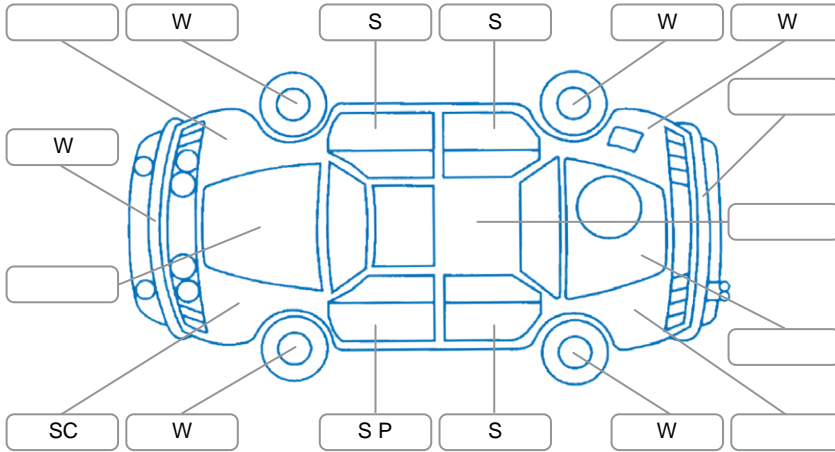

Report ID:	28,008,489	Version:	1
Created:	24 Apr 2026		

Make:	Audi	Model:	A1
Body Style:	Hatchback	Year:	2014
Rego No.:	RRB581	Rego Expiry:	21 Sep 2026
WoF Expiry:	05 May 2027	Odometer:	62,390 Kms
Good No.:	28008489	VIN:	WAUZZZ8X2EB118739
Next Service:	72,000 Kms	Service History:	No

Key

S = Scratch R = Rust C = Crack * = Decals W = Significant scuffs
 D = Dent PT = Paint defect P = Pin dent SC = Stone Chips

Note: some defects and blemishes may not be displayed in the diagram

Body Inspection Comments

Conditions During Body Inspection: Dry

Under Carriage and Under Bonnet Inspection Comments

Front wheel drive.
 Freshly serviced.
 2 new tyres installed.

Interior Comments

Seats:	Average
Carpets:	Average
Panels:	Average
Dashboard:	Average