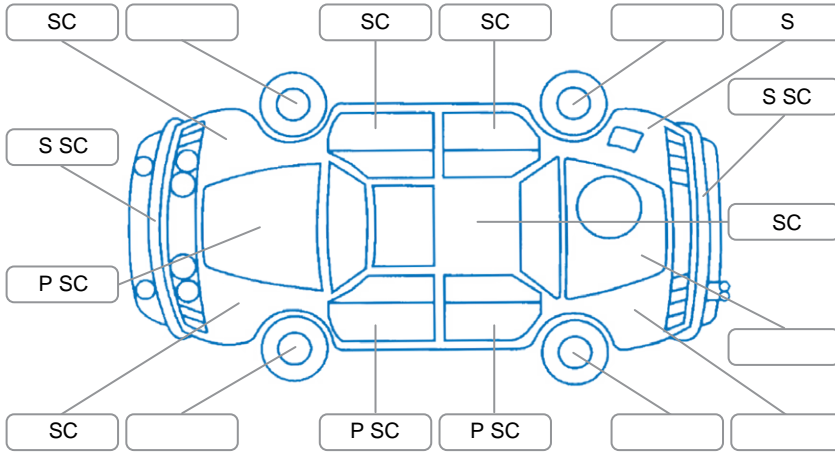

Report ID:	28,006,910	Version:	1
Created:	19 Mar 2026		

Make:	Volkswagen	Model:	Tiguan
Body Style:	SUV	Year:	2018
Rego No.:	LLP809	Rego Expiry:	12 Feb 2027
WoF Expiry:	16 Oct 2026	Odometer:	152,515 Kms
Good No.:	28006910	VIN:	WVGZZZ5NZJM067930
Next Service:	162520	Service History:	No

Key

S = Scratch R = Rust C = Crack * = Decals W = Significant scuffs
 D = Dent PT = Paint defect P = Pin dent SC = Stone Chips

Note: some defects and blemishes may not be displayed in the diagram

Body Inspection Comments

Minor stonechips on windscreen

Conditions During Body Inspection

Dry

Under Carriage and Under Bonnet Inspection Comments

4WD

Interior Comments

Seats:	Good
Carpets:	Good
Panels:	Good
Dashboard:	Good

General Comments