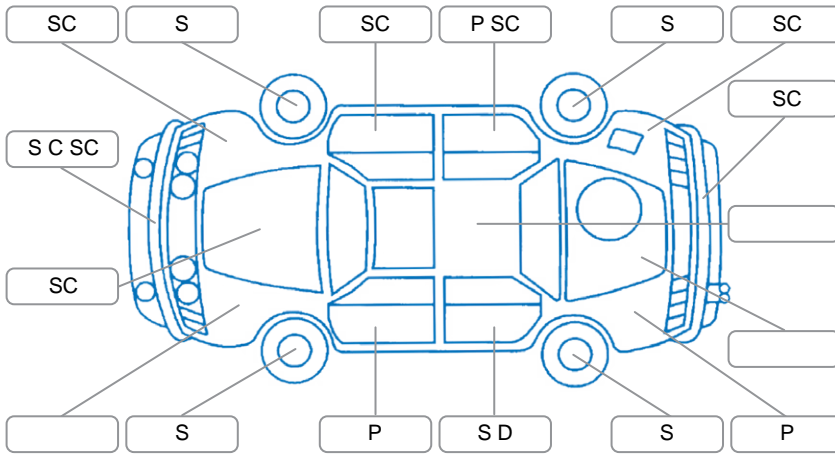

Report ID:	28,006,191	Version:	3
Created:	16 Apr 2026		

Make:	Toyota	Model:	Markx
Body Style:	Wagon	Year:	2007
Rego No.:	MQC813	Rego Expiry:	15 Jul 2026
WoF Expiry:	13 Apr 2027	Odometer:	133,691 Kms
Good No.:	28006191	VIN:	7AT0H64TX18001458
Next Service:	140,000kms	Service History:	No

Key
 S = Scratch R = Rust C = Crack * = Decals W = Significant scuffs
 D = Dent PT = Paint defect P = Pin dent SC = Stone Chips

Note: some defects and blemishes may not be displayed in the diagram

Body Inspection Comments

Left cant rail pin dented.

Conditions During Body Inspection Dry

Under Carriage and Under Bonnet Inspection Comments

Interior Comments

Seats:	Average
Carpets:	Average
Panels:	Rear console lid damaged.
Dashboard:	Average

General Comments

Knock in steering.
 6 seater V6 auto Mark X wagon.

Road Conditions During Test Drive	Dry	
Engine Timing Mechanism	Timing Chain	
Evidence of Cam Belt Replacement	<input type="checkbox"/> Yes <input type="checkbox"/> No	Kms
Inspected by:	Alana Saunders	
Published by:	Jodie Hallberg	
Inspection Date:	12 Mar 2026	