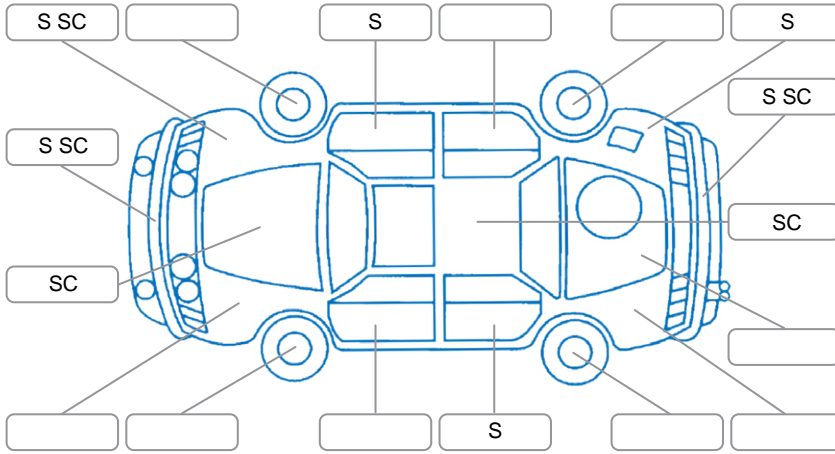

Report ID:	28,006,056	Version:	3
Created:	12 May 2026		

Make:	Hyundai	Model:	Santa FE
Body Style:	SUV	Year:	2015
Rego No.:	JAA950	Rego Expiry:	18 Oct 2026
WoF Expiry:	20 Mar 2027	Odometer:	223,890 Kms
Good No.:	28006056	VIN:	KMHST81XSFU448731
Next Service:	220000	Service History:	No

Key

S = Scratch R = Rust C = Crack * = Decals W = Significant scuffs
 D = Dent PT = Paint defect P = Pin dent SC = Stone Chips

Note: some defects and blemishes may not be displayed in the diagram

Body Inspection Comments

Minor stonechips on windscreen

Conditions During Body Inspection

Dry

Under Carriage and Under Bonnet Inspection Comments

Interior Comments

Seats:	Good
Carpets:	Good
Panels:	Good
Dashboard:	Good

General Comments