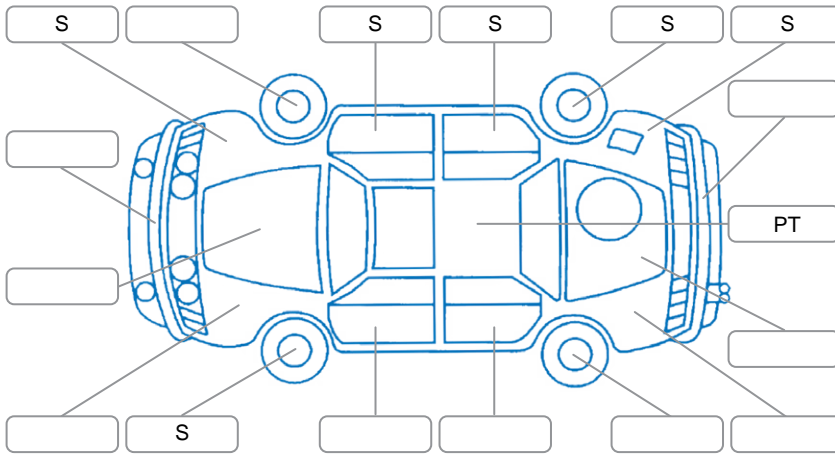

Report ID:	28,005,536	Version:	1
Created:	02 Mar 2026		

Make:	Toyota	Model:	Blade
Body Style:	Hatchback	Year:	2007
Rego No.:	MYM909	Rego Expiry:	21 Jul 2026
WoF Expiry:	13 Jul 2026	Odometer:	72,126 Kms
Good No.:	28005536	VIN:	7AT0H656X19012904
Next Service:	76389	Service History:	No

**Key**  
 S = Scratch    R = Rust    C = Crack    \* = Decals    W = Significant scuffs  
 D = Dent    PT = Paint defect    P = Pin dent    SC = Stone Chips

Note: some defects and blemishes may not be displayed in the diagram

### Body Inspection Comments

Right front and rear window seal torn,

Conditions During Body Inspection

### Under Carriage and Under Bonnet Inspection Comments

Under surface rust engine oil leak,