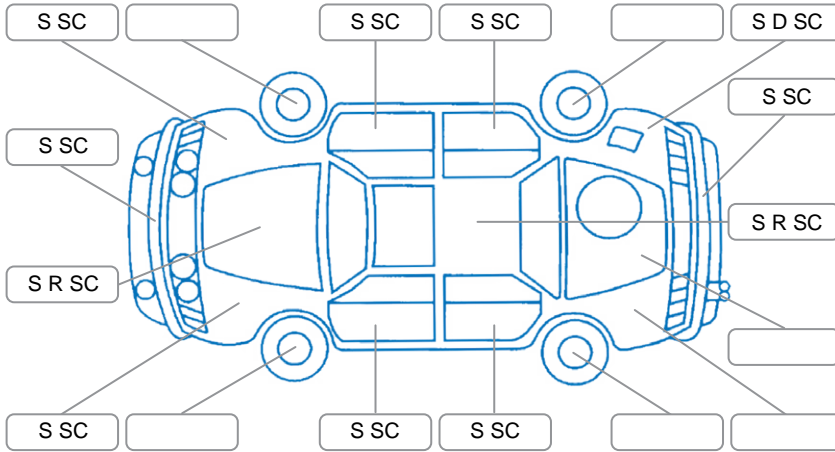

Report ID:	28,005,401	Version:	1
Created:	26 Mar 2026		

Make:	Hyundai	Model:	Santa FE
Body Style:	SUV	Year:	2011
Rego No.:	FZG563	Rego Expiry:	28 Jun 2026
WoF Expiry:	13 Mar 2027	Odometer:	154,878 Kms
Good No.:	28005401	VIN:	KMHS81XSBU750178
Next Service:	163,000	Service History:	Yes

Key

S = Scratch R = Rust C = Crack * = Decals W = Significant scuffs
 D = Dent PT = Paint defect P = Pin dent SC = Stone Chips

Note: some defects and blemishes may not be displayed in the diagram

Body Inspection Comments