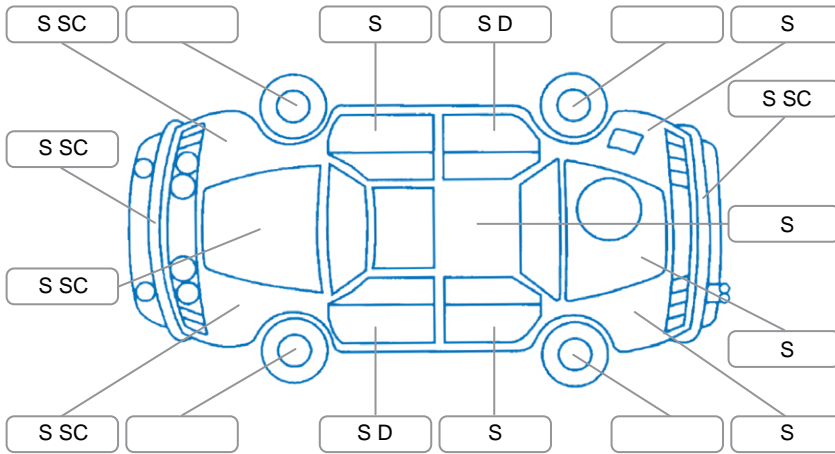

Report ID:	28,003,545	Version:	2
Created:	15 Apr 2026		

Make:	KIA	Model:	Sorento
Body Style:	SUV	Year:	2012
Rego No.:	GQE318	Rego Expiry:	30 Aug 2026
WoF Expiry:	10 Mar 2027	Odometer:	138,622 Kms
Good No.:	28003545	VIN:	KNAKU814SD5358454
Next Service:	141,000	Service History:	Yes

Key

S = Scratch R = Rust C = Crack * = Decals W = Significant scuffs
 D = Dent PT = Paint defect P = Pin dent SC = Stone Chips

Note: some defects and blemishes may not be displayed in the diagram

Body Inspection Comments

Conditions During Body Inspection: Dry

Under Carriage and Under Bonnet Inspection Comments

Interior Comments

Seats:	Average
Carpets:	Average
Panels:	Average
Dashboard:	Average

General Comments

Road Conditions During Test Drive	Dry		
Engine Timing Mechanism	Timing Chain		
Evidence of Cam Belt Replacement	<input type="checkbox"/> Yes	<input type="checkbox"/> No	Kms
Inspected by:	Gary Adams		
Published by:	Luke Saunders		
Inspection Date:	24 Feb 2026		