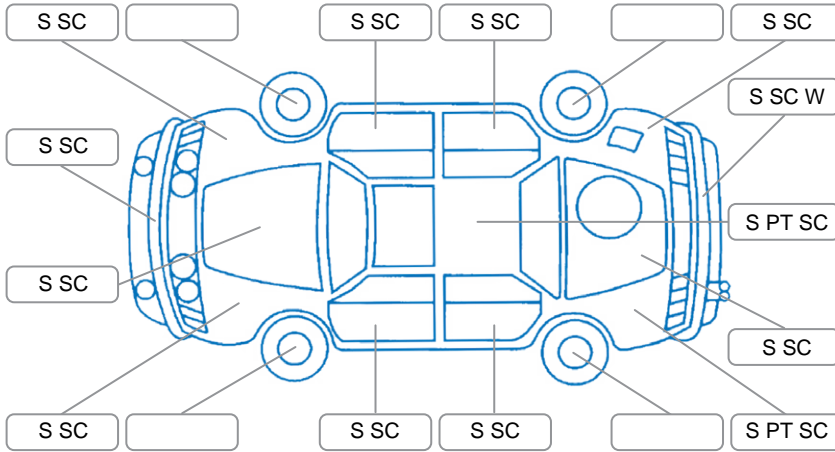

Report ID:	28,003,051	Version:	1
Created:	23 Feb 2026		

Make:	Toyota	Model:	Vitz
Body Style:	Hatchback	Year:	2007
Rego No.:	LDH346	Rego Expiry:	07 May 2026
WoF Expiry:	20 Feb 2027	Odometer:	147,800 Kms
Good No.:	28003051	VIN:	7AT0H63EX17134576
Next Service:	due	Service History:	No

Key

S = Scratch R = Rust C = Crack * = Decals W = Significant scuffs
 D = Dent PT = Paint defect P = Pin dent SC = Stone Chips

Note: some defects and blemishes may not be displayed in the diagram

Body Inspection Comments

Headlights dull/bonnet different shade of blue/

Conditions During Body Inspection	Dry
-----------------------------------	-----

Under Carriage and Under Bonnet Inspection Comments

2wd

Interior Comments

Seats:	Average
Carpets:	Average
Panels:	Average
Dashboard:	Average